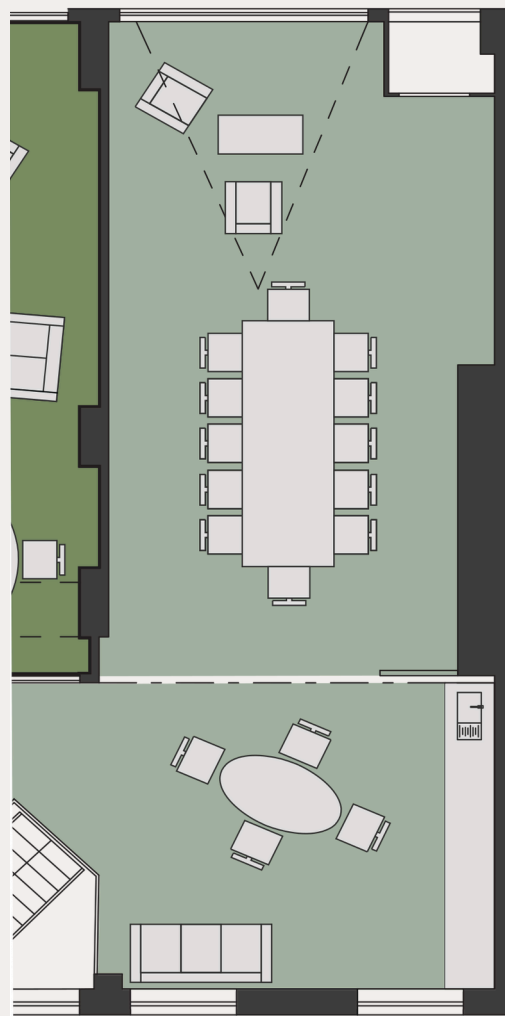

booking@thegate.berlin

THE PIANO ROOM - TORSTRASSE 177

MEETING & WORKSHOP
ROOMS IN THE HEART
OF BERLIN MITTE
50 - 100 QM

- + screen included
- + coffee & tea included
- + water included
- + catering on demand

€ 700 - 1.750 / day

€ 100 - 250 / hour

Torstrasse 177 | 10115 Berlin

THE PIANO ROOM

THE PIANO ROOM

LOCATION

Situated in the vibrant heart of Berlin Mitte, where everything you need is within walking distance, this spot is the perfect location to hold your meeting.