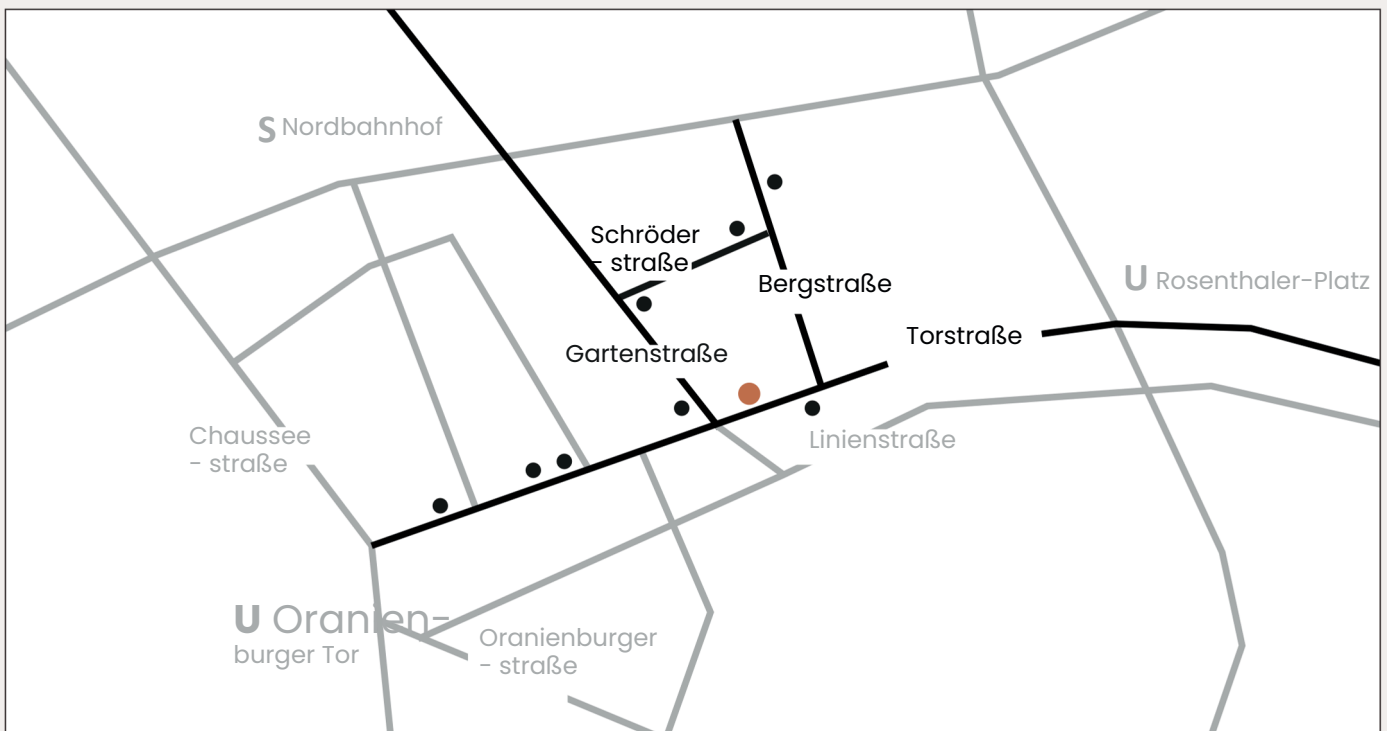

€ 700 - 1.750 / day

€ 100 - 250 / hour

Torstrasse 177 | 10115 Berlin

THE PIANO ROOM

THE PIANO ROOM

LOCATION

Situated in the vibrant heart of Berlin Mitte, where everything you need is within walking distance, this spot is the perfect location to hold your meeting.

The diverse neighborhood has numerous restaurants and cafes, supermarkets, cutting-edge art galleries, theaters, museums as well as bars and clubs in walkig distance.

U-BAHN
U5, U6

AIRPORT
Berlin-Brandenburg
25 km

RESTAURANTS
walking distance

S-BAHN
S1, S2, S25, S26

HIGHWAY
Y A 100
Beusselstraße I 6,3 km

SHOPPING
walking distance

TRAIN
Main Station
1.9 km

TRAM/BUS
Tram 12, M1
Bus 100, 147, 300

HOTELS
walking distance